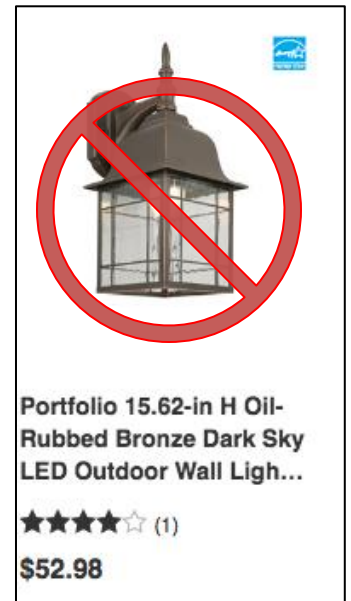

DARK SKY FRIENDLY FIXTURES AVAILABLE FROM HOME DEPOT

Looking for Dark Sky friendly light fixtures or shields? Buyer be ware, many fixtures on the market that are labeled as “Dark Sky” are actually not. For example, the fixture on the right is labeled Dark Sky, but the bulb is clearly visible; it will shine light up into the sky and cause glare for anyone nearby.

The following list of truly Dark Sky friendly fixtures was compiled from reviewing the items that come up on a search for “Dark Sky” on Home Depot’s website and removing those fixtures that do not adequately shield the light source to minimize sky glow and glare. The list includes a few shields and many fixtures. You can feel confident purchasing these shields and fixtures that they will do the trick.

Remember, even the most shielded light fixture can create sky glow, glare, and light trespass, depending on how it is installed. It is important to consider the location and orientation of the light fixture relative to the surrounding area to avoid sky glow, glare, and light trespass.

Finally, no light, no matter how effective its shielding and installation, should be left on when it is not needed.

For more information, visit HillCountryNightSkies.org

Thanks – and happy lighting!

Last update: May 17, 2017